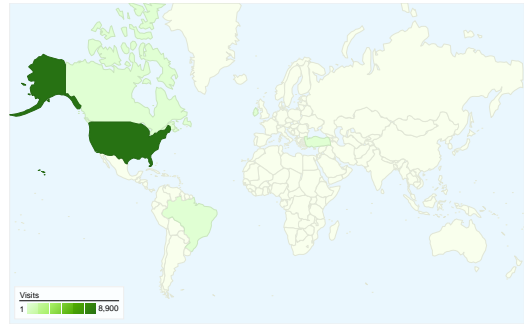

Site Usage

 **9,520** Visits

 **56.58%** Bounce Rate

 **27,991** Pageviews

 **00:02:20** Avg. Time on Site

 **2.94** Pages/Visit

 **62.33%** % New Visits

Visitors Overview

Visitors
5,967

Map Overlay world

Traffic Sources Overview

- **Search Engines**
4,264.00 (44.79%)
- **Direct Traffic**
3,438.00 (36.11%)
- **Referring Sites**
1,818.00 (19.10%)

Content Overview

Pages	Pageviews	% Pageviews
/	5,314	18.98%
/resources/tel	2,835	10.13%
/resources/databases	2,403	8.58%
/membership	1,167	4.17%
/membership/0809I	1,065	3.80%

All traffic sources sent a total of 9,520 visits

-  36.11% Direct Traffic
-  19.10% Referring Sites
-  44.79% Search Engines

- Search Engines
4,264.00 (44.79%)
- Direct Traffic
3,438.00 (36.11%)
- Referring Sites
1,818.00 (19.10%)

9,520 visits came from 92 countries/territories

Site Usage

Country/Territory	Visits	Pages/Visit	Avg. Time on Site	% New Visits	Bounce Rate
Visits 9,520 % of Site Total: 100.00%	Pages/Visit 2.94 Site Avg: 2.94 (0.00%)	Avg. Time on Site 00:02:20 Site Avg: 00:02:20 (0.00%)	% New Visits 62.36% Site Avg: 62.33% (0.05%)	Bounce Rate 56.58% Site Avg: 56.58% (0.00%)	
United States	8,900	3.02	00:02:26	60.30%	55.11%
Brazil	39	1.00	00:00:00	100.00%	100.00%
Canada	34	1.88	00:00:41	94.12%	67.65%
Turkey	33	1.39	00:00:28	100.00%	72.73%
Ireland	32	1.00	00:00:00	100.00%	100.00%
India	31	1.68	00:01:34	90.32%	61.29%
Germany	22	2.23	00:00:57	81.82%	81.82%
United Kingdom	22	3.27	00:02:49	95.45%	72.73%
Indonesia	18	6.78	00:07:01	88.89%	50.00%