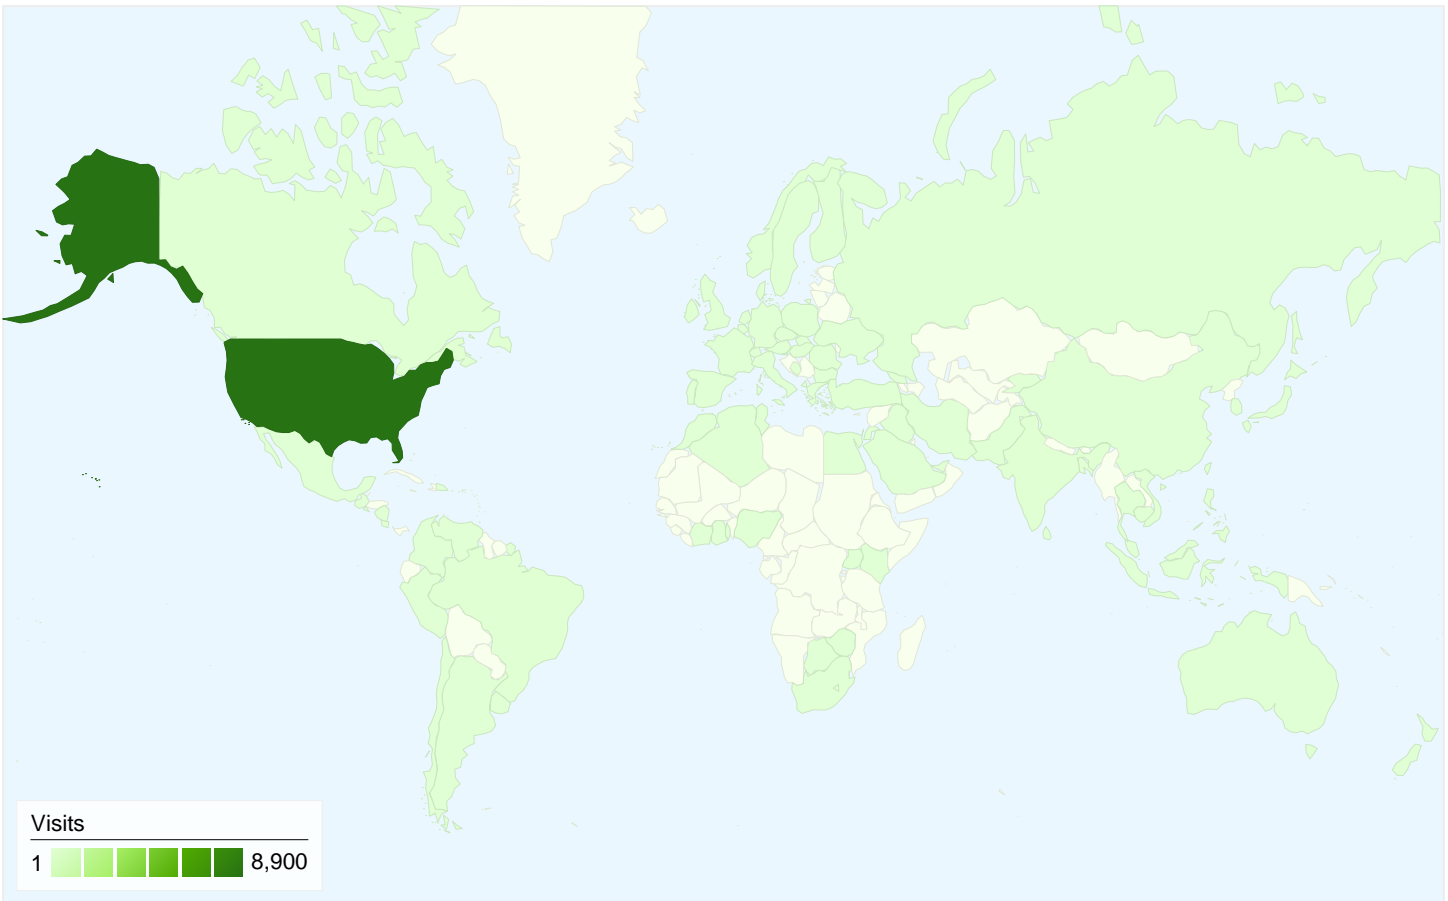

Visitors
5,967

Map Overlay world

Traffic Sources Overview

- **Search Engines**
4,264.00 (44.79%)
- **Direct Traffic**
3,438.00 (36.11%)
- **Referring Sites**
1,818.00 (19.10%)

Content Overview

Pages	Pageviews	% Pageviews
/	5,314	18.98%
/resources/tel	2,835	10.13%
/resources/databases	2,403	8.58%
/membership	1,167	4.17%
/membership/0809I	1,065	3.80%

5,967 people visited this site

 **9,520** Visits

 **5,967** Absolute Unique Visitors

 **27,991** Pageviews

 **2.94** Average Pageviews

 **00:02:20** Time on Site

 **56.58%** Bounce Rate

 **62.33%** New Visits

All traffic sources sent a total of 9,520 visits

-  36.11% Direct Traffic
-  19.10% Referring Sites
-  44.79% Search Engines

- Search Engines
4,264.00 (44.79%)
- Direct Traffic
3,438.00 (36.11%)
- Referring Sites
1,818.00 (19.10%)

9,520 visits came from 92 countries/territories

Site Usage

Country/Territory	Visits	Pages/Visit	Avg. Time on Site	% New Visits	Bounce Rate
Visits 9,520 % of Site Total: 100.00%	Pages/Visit 2.94 Site Avg: 2.94 (0.00%)	Avg. Time on Site 00:02:20 Site Avg: 00:02:20 (0.00%)	% New Visits 62.36% Site Avg: 62.33% (0.05%)	Bounce Rate 56.58% Site Avg: 56.58% (0.00%)	
United States	8,900	3.02	00:02:26	60.30%	55.11%
Brazil	39	1.00	00:00:00	100.00%	100.00%
Canada	34	1.88	00:00:41	94.12%	67.65%
Turkey	33	1.39	00:00:28	100.00%	72.73%
Ireland	32	1.00	00:00:00	100.00%	100.00%
India	31	1.68	00:01:34	90.32%	61.29%
Germany	22	2.23	00:00:57	81.82%	81.82%
United Kingdom	22	3.27	00:02:49	95.45%	72.73%
Indonesia	18	6.78	00:07:01	88.89%	50.00%