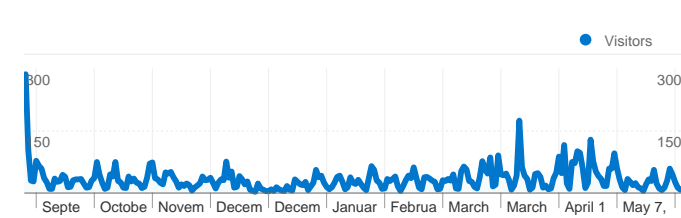

Site Usage

 **9,520** Visits

 **56.58%** Bounce Rate

 **27,991** Pageviews

 **00:02:20** Avg. Time on Site

 **2.94** Pages/Visit

 **62.33%** % New Visits

Visitors Overview

5,967 people visited this site

 **9,520** Visits

 **5,967** Absolute Unique Visitors

 **27,991** Pageviews

 **2.94** Average Pageviews

 **00:02:20** Time on Site

 **56.58%** Bounce Rate

 **62.33%** New Visits

All traffic sources sent a total of 9,520 visits

-  36.11% Direct Traffic
-  19.10% Referring Sites
-  44.79% Search Engines

- Search Engines
4,264.00 (44.79%)
- Direct Traffic
3,438.00 (36.11%)
- Referring Sites
1,818.00 (19.10%)

9,520 visits came from 92 countries/territories

Site Usage

Country/Territory	Visits	Pages/Visit	Avg. Time on Site	% New Visits	Bounce Rate
Visits 9,520 % of Site Total: 100.00%	Pages/Visit 2.94 Site Avg: 2.94 (0.00%)	Avg. Time on Site 00:02:20 Site Avg: 00:02:20 (0.00%)	% New Visits 62.36% Site Avg: 62.33% (0.05%)	Bounce Rate 56.58% Site Avg: 56.58% (0.00%)	
United States	8,900	3.02	00:02:26	60.30%	55.11%
Brazil	39	1.00	00:00:00	100.00%	100.00%
Canada	34	1.88	00:00:41	94.12%	67.65%
Turkey	33	1.39	00:00:28	100.00%	72.73%
Ireland	32	1.00	00:00:00	100.00%	100.00%
India	31	1.68	00:01:34	90.32%	61.29%
Germany	22	2.23	00:00:57	81.82%	81.82%
United Kingdom	22	3.27	00:02:49	95.45%	72.73%
Indonesia	18	6.78	00:07:01	88.89%	50.00%