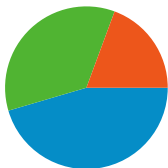

Traffic Sources Overview

- **Search Engines**
  8,467.00 (45.45%)
- **Direct Traffic**
  6,556.00 (35.19%)
- **Referring Sites**
  3,607.00 (19.36%)

Content Overview

Pages	Pageviews	% Pageviews
/	10,473	17.55%
/resources/databases	4,264	7.15%
/resources/tel	4,169	6.99%
/user	2,236	3.75%
/membership	2,091	3.50%