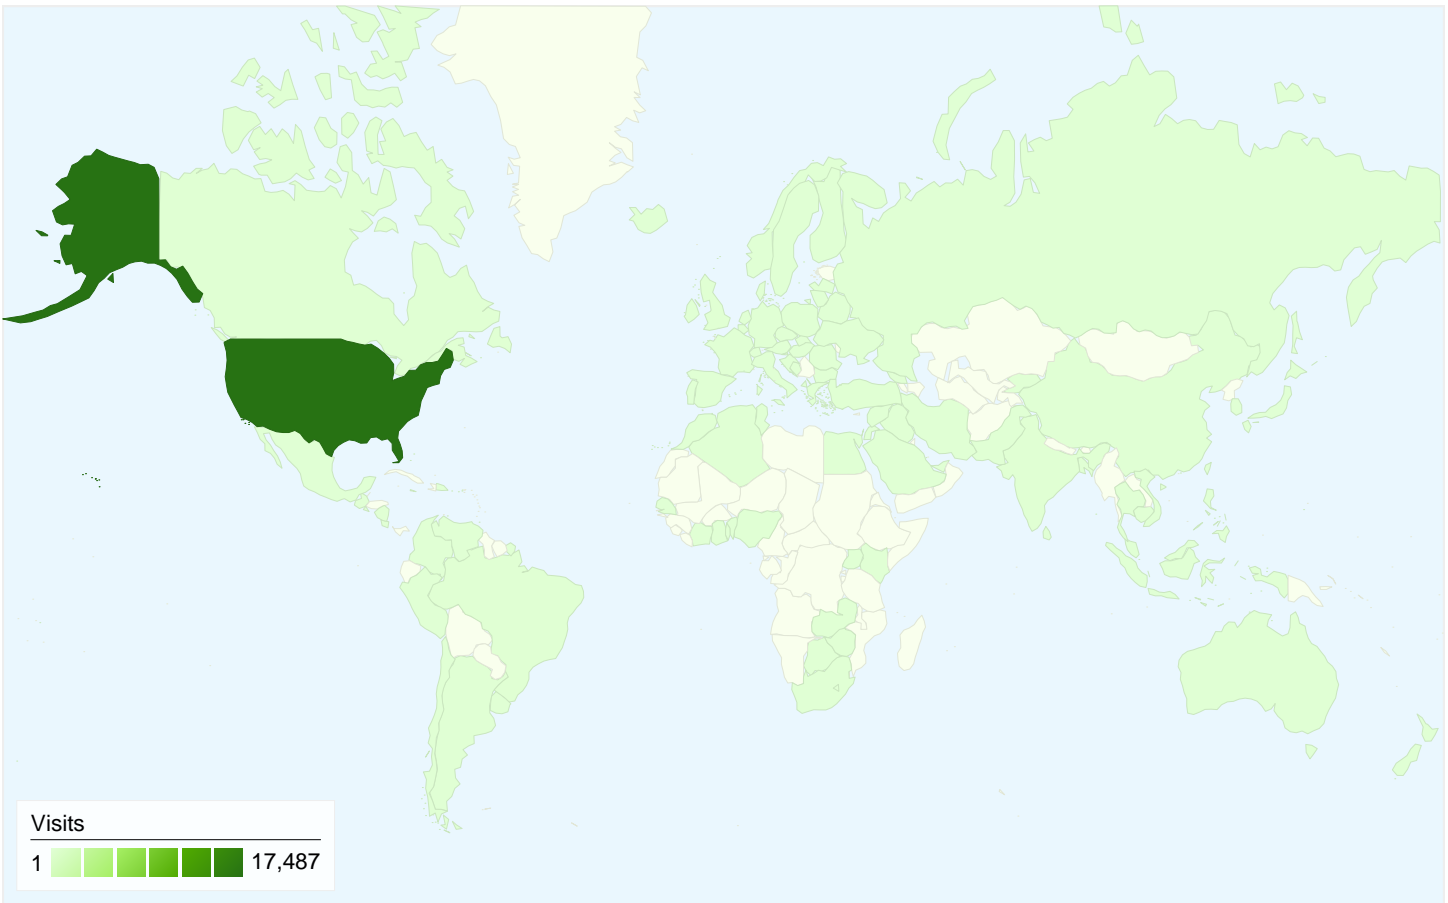

Visitors
10,616

Map Overlay

Traffic Sources Overview

- **Search Engines**
8,467.00 (45.45%)
- **Direct Traffic**
6,556.00 (35.19%)
- **Referring Sites**
3,607.00 (19.36%)

Content Overview

Pages	Pageviews	% Pageviews
/	10,473	17.55%
/resources/databases	4,264	7.15%
/resources/tel	4,169	6.99%
/user	2,236	3.75%
/membership	2,091	3.50%

10,616 people visited this site

18,630 Visits

10,616 Absolute Unique Visitors

59,664 Pageviews

3.20 Average Pageviews

00:02:52 Time on Site

53.19% Bounce Rate

56.78% New Visits

All traffic sources sent a total of 18,630 visits

-  **35.18%** Direct Traffic
-  **19.36%** Referring Sites
-  **45.44%** Search Engines

- **Search Engines**
8,467.00 (45.45%)
- **Direct Traffic**
6,556.00 (35.19%)
- **Referring Sites**
3,607.00 (19.36%)

18,630 visits came from 105 countries/territories

Site Usage						
Visits	Pages/Visit	Avg. Time on Site	% New Visits	Bounce Rate		
18,630 % of Site Total: 100.00%	3.20 Site Avg: 3.20 (0.00%)	00:02:52 Site Avg: 00:02:52 (0.00%)	56.80% Site Avg: 56.78% (0.02%)	53.19% Site Avg: 53.19% (0.00%)		
Country/Territory	Visits	Pages/Visit	Avg. Time on Site	% New Visits	Bounce Rate	
United States	17,487	3.30	00:02:59	54.53%	51.48%	
Brazil	99	1.05	00:00:02	100.00%	97.98%	
India	61	1.64	00:01:10	90.16%	65.57%	
Canada	60	1.65	00:00:30	95.00%	73.33%	
United Kingdom	58	2.53	00:03:09	89.66%	67.24%	
Turkey	55	1.38	00:00:22	100.00%	76.36%	
Italy	48	2.33	00:01:30	70.83%	77.08%	
Ireland	43	1.00	00:00:00	100.00%	100.00%	
Germany	42	1.74	00:00:33	88.10%	83.33%	