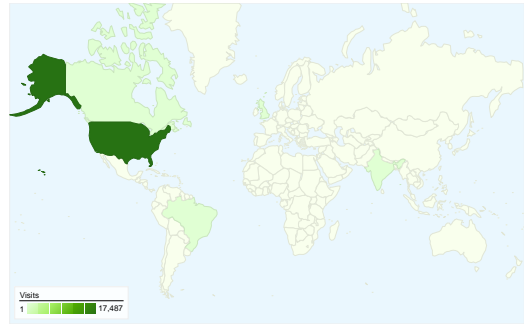

Visitors
10,616

Map Overlay

Traffic Sources Overview

- **Search Engines**
8,467.00 (45.45%)
- **Direct Traffic**
6,556.00 (35.19%)
- **Referring Sites**
3,607.00 (19.36%)

Content Overview

Pages	Pageviews	% Pageviews
/	10,473	17.55%
/resources/databases	4,264	7.15%
/resources/tel	4,169	6.99%
/user	2,236	3.75%
/membership	2,091	3.50%

10,616 people visited this site

18,630 Visits

10,616 Absolute Unique Visitors

59,664 Pageviews

3.20 Average Pageviews

00:02:52 Time on Site

53.19% Bounce Rate

56.78% New Visits

All traffic sources sent a total of 18,630 visits

-  **35.18%** Direct Traffic
-  **19.36%** Referring Sites
-  **45.44%** Search Engines

- **Search Engines**
8,467.00 (45.45%)
- **Direct Traffic**
6,556.00 (35.19%)
- **Referring Sites**
3,607.00 (19.36%)

18,630 visits came from 105 countries/territories

Site Usage						
Visits	Pages/Visit	Avg. Time on Site	% New Visits	Bounce Rate		
18,630 % of Site Total: 100.00%	3.20 Site Avg: 3.20 (0.00%)	00:02:52 Site Avg: 00:02:52 (0.00%)	56.80% Site Avg: 56.78% (0.02%)	53.19% Site Avg: 53.19% (0.00%)		
Country/Territory	Visits	Pages/Visit	Avg. Time on Site	% New Visits	Bounce Rate	
United States	17,487	3.30	00:02:59	54.53%	51.48%	
Brazil	99	1.05	00:00:02	100.00%	97.98%	
India	61	1.64	00:01:10	90.16%	65.57%	
Canada	60	1.65	00:00:30	95.00%	73.33%	
United Kingdom	58	2.53	00:03:09	89.66%	67.24%	
Turkey	55	1.38	00:00:22	100.00%	76.36%	
Italy	48	2.33	00:01:30	70.83%	77.08%	
Ireland	43	1.00	00:00:00	100.00%	100.00%	
Germany	42	1.74	00:00:33	88.10%	83.33%	