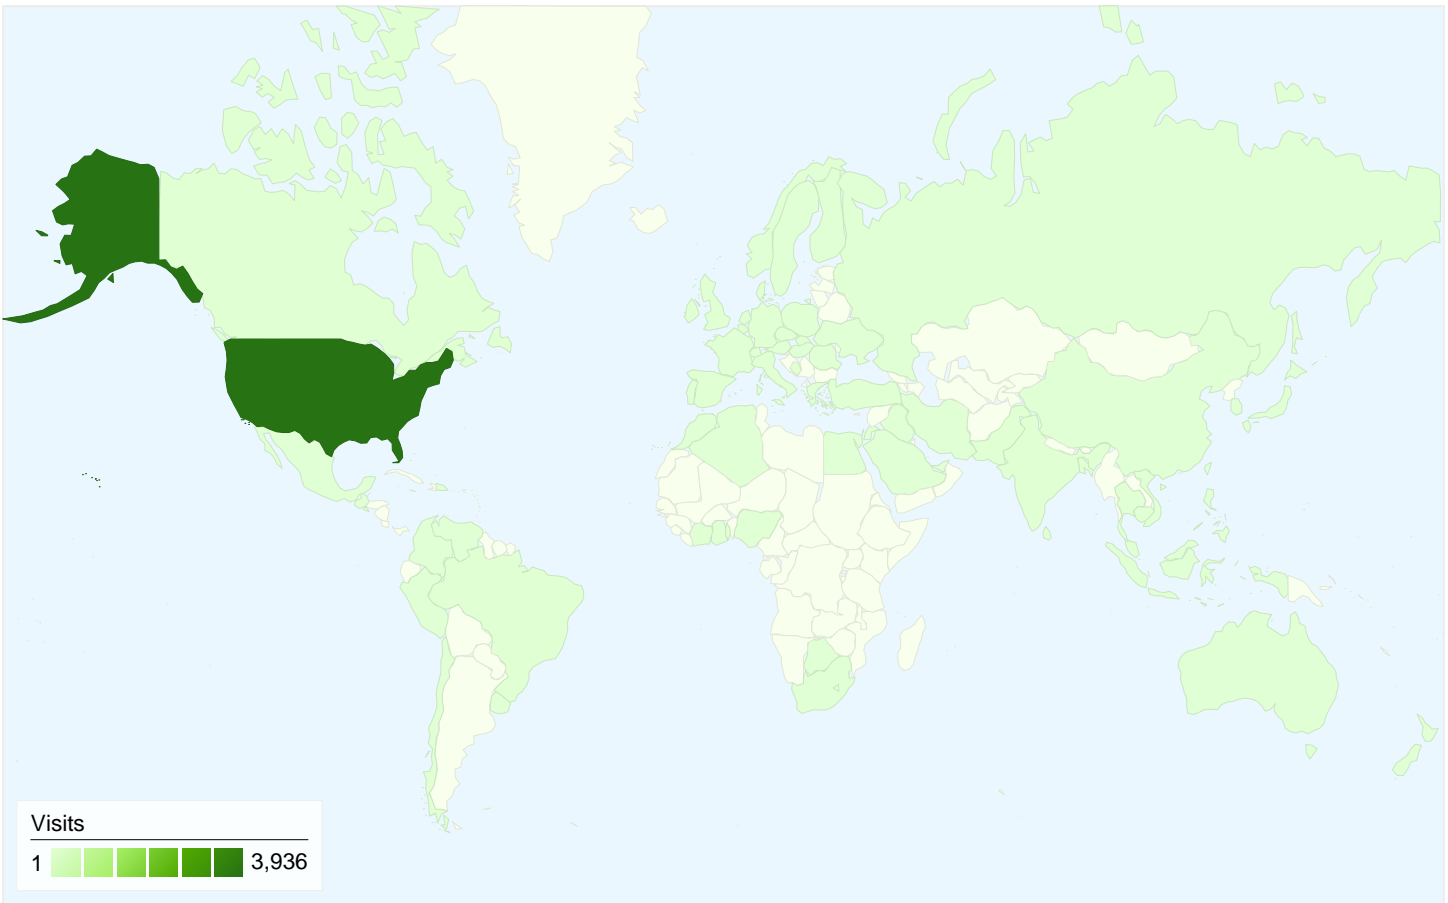

**Visitors**  
**3,036**

**Map Overlay world**

**Traffic Sources Overview**

- **Search Engines**  
2,070.00 (47.97%)
- **Direct Traffic**  
1,434.00 (33.23%)
- **Referring Sites**  
811.00 (18.79%)

**Content Overview**

**3,036** Absolute Unique Visitors

**13,276** Pageviews

**3.08** Average Pageviews

**00:02:18** Time on Site

**57.66%** Bounce Rate

**69.76%** New Visits

**Technical Profile**

Browser	Visits	% visits	Connection Speed	Visits	% visits
Internet Explorer	2,950	68.37%	Unknown	1,606	37.22%
Firefox	1,117	25.89%	DSL	943	21.85%
Safari	146	3.38%	Cable	937	21.71%
Mozilla	61	1.41%	T1	690	15.99%
Opera	12	0.28%	Dialup	87	2.02%

## All traffic sources sent a total of 4,315 visits

-  **33.23%** Direct Traffic
-  **18.79%** Referring Sites
-  **47.97%** Search Engines

**4,315 visits came from 77 countries/territories**

Site Usage

Visits	Pages/Visit	Avg. Time on Site	% New Visits	Bounce Rate	
<b>4,315</b> % of Site Total: 100.00%	<b>3.08</b> Site Avg: 3.08 (0.00%)	<b>00:02:18</b> Site Avg: 00:02:18 (0.00%)	<b>69.78%</b> Site Avg: 69.76% (0.03%)	<b>57.66%</b> Site Avg: 57.66% (0.00%)	
Country/Territory	Visits	Pages/Visit	Avg. Time on Site	% New Visits	Bounce Rate
United States	<b>3,936</b>	3.21	00:02:27	67.84%	55.82%
India	<b>20</b>	1.90	00:01:36	85.00%	55.00%
Canada	<b>19</b>	1.42	00:00:15	100.00%	78.95%
Brazil	<b>18</b>	1.00	00:00:00	100.00%	100.00%
Ireland	<b>17</b>	1.00	00:00:00	100.00%	100.00%
Germany	<b>16</b>	2.69	00:01:19	75.00%	75.00%
Ivory Coast	<b>15</b>	6.80	00:04:02	80.00%	40.00%
Turkey	<b>15</b>	1.47	00:00:51	100.00%	66.67%
United Kingdom	<b>14</b>	1.50	00:00:08	100.00%	85.71%
Pakistan	<b>14</b>	3.00	00:03:50	28.57%	21.43%