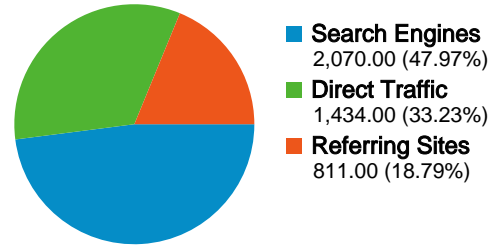

Pages	Pageviews	% Pageviews
/	2,683	20.21%
/resources/tel	1,486	11.19%
/resources/databases	1,112	8.38%
/membership	446	3.36%
/membership/0809I	348	2.62%

**3,036 people visited this site**

**4,315** Visits

**3,036** Absolute Unique Visitors

**13,276** Pageviews

**3.08** Average Pageviews

**00:02:18** Time on Site

**57.66%** Bounce Rate

**69.76%** New Visits

**Technical Profile**

Browser	Visits	% visits	Connection Speed	Visits	% visits
Internet Explorer	2,950	68.37%	Unknown	1,606	37.22%
Firefox	1,117	25.89%	DSL	943	21.85%
Safari	146	3.38%	Cable	937	21.71%
Mozilla	61	1.41%	T1	690	15.99%
Opera	12	0.28%	Dialup	87	2.02%

## All traffic sources sent a total of 4,315 visits

-  **33.23%** Direct Traffic
-  **18.79%** Referring Sites
-  **47.97%** Search Engines

**4,315 visits came from 77 countries/territories**

Site Usage

Visits	Pages/Visit	Avg. Time on Site	% New Visits	Bounce Rate	
<b>4,315</b> % of Site Total: 100.00%	<b>3.08</b> Site Avg: 3.08 (0.00%)	<b>00:02:18</b> Site Avg: 00:02:18 (0.00%)	<b>69.78%</b> Site Avg: 69.76% (0.03%)	<b>57.66%</b> Site Avg: 57.66% (0.00%)	
Country/Territory	Visits	Pages/Visit	Avg. Time on Site	% New Visits	Bounce Rate
United States	<b>3,936</b>	3.21	00:02:27	67.84%	55.82%
India	<b>20</b>	1.90	00:01:36	85.00%	55.00%
Canada	<b>19</b>	1.42	00:00:15	100.00%	78.95%
Brazil	<b>18</b>	1.00	00:00:00	100.00%	100.00%
Ireland	<b>17</b>	1.00	00:00:00	100.00%	100.00%
Germany	<b>16</b>	2.69	00:01:19	75.00%	75.00%
Ivory Coast	<b>15</b>	6.80	00:04:02	80.00%	40.00%
Turkey	<b>15</b>	1.47	00:00:51	100.00%	66.67%
United Kingdom	<b>14</b>	1.50	00:00:08	100.00%	85.71%
Pakistan	<b>14</b>	3.00	00:03:50	28.57%	21.43%