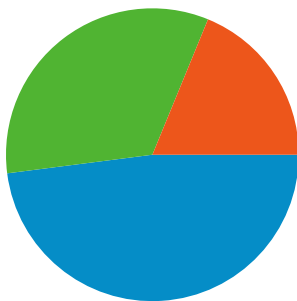

Traffic Sources Overview

- **Search Engines**
  2,070.00 (47.97%)
- **Direct Traffic**
  1,434.00 (33.23%)
- **Referring Sites**
  811.00 (18.79%)

Content Overview

Pages	Pageviews	% Pageviews
/	2,683	20.21%
/resources/tel	1,486	11.19%
/resources/databases	1,112	8.38%
/membership	446	3.36%
/membership/0809I	348	2.62%