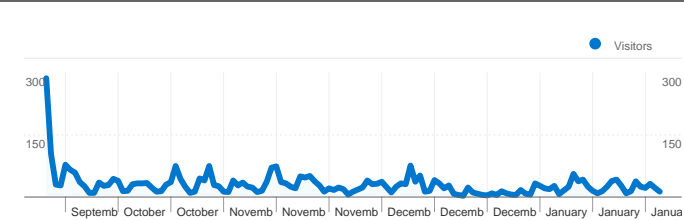

**Site Usage**

**4,315 Visits**

**57.66% Bounce Rate**

**13,276 Pageviews**

**00:02:18 Avg. Time on Site**

**3.08 Pages/Visit**

**69.76% % New Visits**

**Visitors Overview**

## All traffic sources sent a total of 4,315 visits

-  **33.23%** Direct Traffic
-  **18.79%** Referring Sites
-  **47.97%** Search Engines

**4,315 visits came from 77 countries/territories**

Site Usage

Visits	Pages/Visit	Avg. Time on Site	% New Visits	Bounce Rate	
<b>4,315</b> % of Site Total: 100.00%	<b>3.08</b> Site Avg: 3.08 (0.00%)	<b>00:02:18</b> Site Avg: 00:02:18 (0.00%)	<b>69.78%</b> Site Avg: 69.76% (0.03%)	<b>57.66%</b> Site Avg: 57.66% (0.00%)	
Country/Territory	Visits	Pages/Visit	Avg. Time on Site	% New Visits	Bounce Rate
United States	<b>3,936</b>	3.21	00:02:27	67.84%	55.82%
India	<b>20</b>	1.90	00:01:36	85.00%	55.00%
Canada	<b>19</b>	1.42	00:00:15	100.00%	78.95%
Brazil	<b>18</b>	1.00	00:00:00	100.00%	100.00%
Ireland	<b>17</b>	1.00	00:00:00	100.00%	100.00%
Germany	<b>16</b>	2.69	00:01:19	75.00%	75.00%
Ivory Coast	<b>15</b>	6.80	00:04:02	80.00%	40.00%
Turkey	<b>15</b>	1.47	00:00:51	100.00%	66.67%
United Kingdom	<b>14</b>	1.50	00:00:08	100.00%	85.71%
Pakistan	<b>14</b>	3.00	00:03:50	28.57%	21.43%

**Pages on this site were viewed a total of 13,276 times**

 **13,276 Pageviews**

 **9,254 Unique Views**

 **57.66% Bounce Rate**