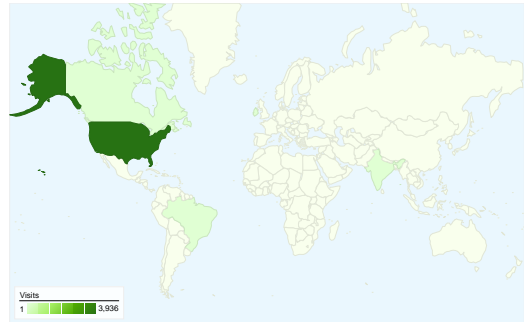

**Site Usage**

**4,315 Visits**

**57.66% Bounce Rate**

**13,276 Pageviews**

**00:02:18 Avg. Time on Site**

**3.08 Pages/Visit**

**69.76% % New Visits**

**Visitors Overview**

**Visitors**  
**3,036**

**Map Overlay world**

**Traffic Sources Overview**

- **Search Engines**  
2,070.00 (47.97%)
- **Direct Traffic**  
1,434.00 (33.23%)
- **Referring Sites**  
811.00 (18.79%)

**Content Overview**

## All traffic sources sent a total of 4,315 visits

-  **33.23%** Direct Traffic
-  **18.79%** Referring Sites
-  **47.97%** Search Engines

**4,315 visits came from 77 countries/territories**

Site Usage

Visits	Pages/Visit	Avg. Time on Site	% New Visits	Bounce Rate	
<b>4,315</b> % of Site Total: 100.00%	<b>3.08</b> Site Avg: 3.08 (0.00%)	<b>00:02:18</b> Site Avg: 00:02:18 (0.00%)	<b>69.78%</b> Site Avg: 69.76% (0.03%)	<b>57.66%</b> Site Avg: 57.66% (0.00%)	
Country/Territory	Visits	Pages/Visit	Avg. Time on Site	% New Visits	Bounce Rate
United States	<b>3,936</b>	3.21	00:02:27	67.84%	55.82%
India	<b>20</b>	1.90	00:01:36	85.00%	55.00%
Canada	<b>19</b>	1.42	00:00:15	100.00%	78.95%
Brazil	<b>18</b>	1.00	00:00:00	100.00%	100.00%
Ireland	<b>17</b>	1.00	00:00:00	100.00%	100.00%
Germany	<b>16</b>	2.69	00:01:19	75.00%	75.00%
Ivory Coast	<b>15</b>	6.80	00:04:02	80.00%	40.00%
Turkey	<b>15</b>	1.47	00:00:51	100.00%	66.67%
United Kingdom	<b>14</b>	1.50	00:00:08	100.00%	85.71%
Pakistan	<b>14</b>	3.00	00:03:50	28.57%	21.43%